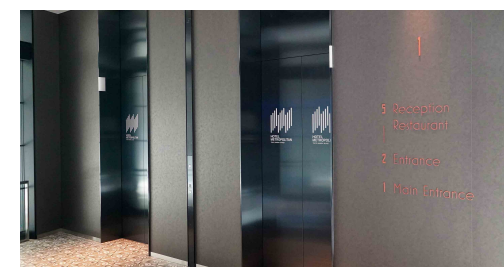

8 Take the elevator to the 5th floor reception
エレベーターで5階のフロントにお進みください