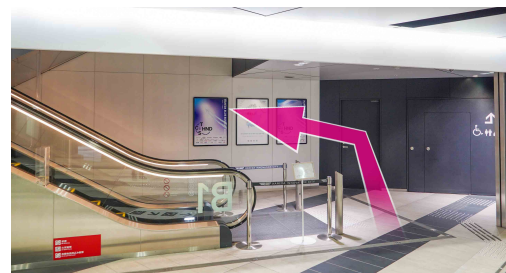

3 Take the escalator to the first floor
エスカレーターで1階へ