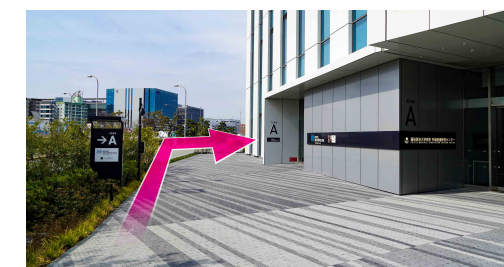

2 After through the ticket gate and turn left  
改札を抜けて左に進みます

3 Turn left just before Keiyou Tenkūbashi Sta  
京急線「天空橋駅」の手前を左に曲がります

4 Go up the stairs and turn left  
階段を上り左に進みます

5 Head towards the HANEDA INNOVATION CITY logo  
HANEDA INNOVATION CITY ロゴ方面へ進みます